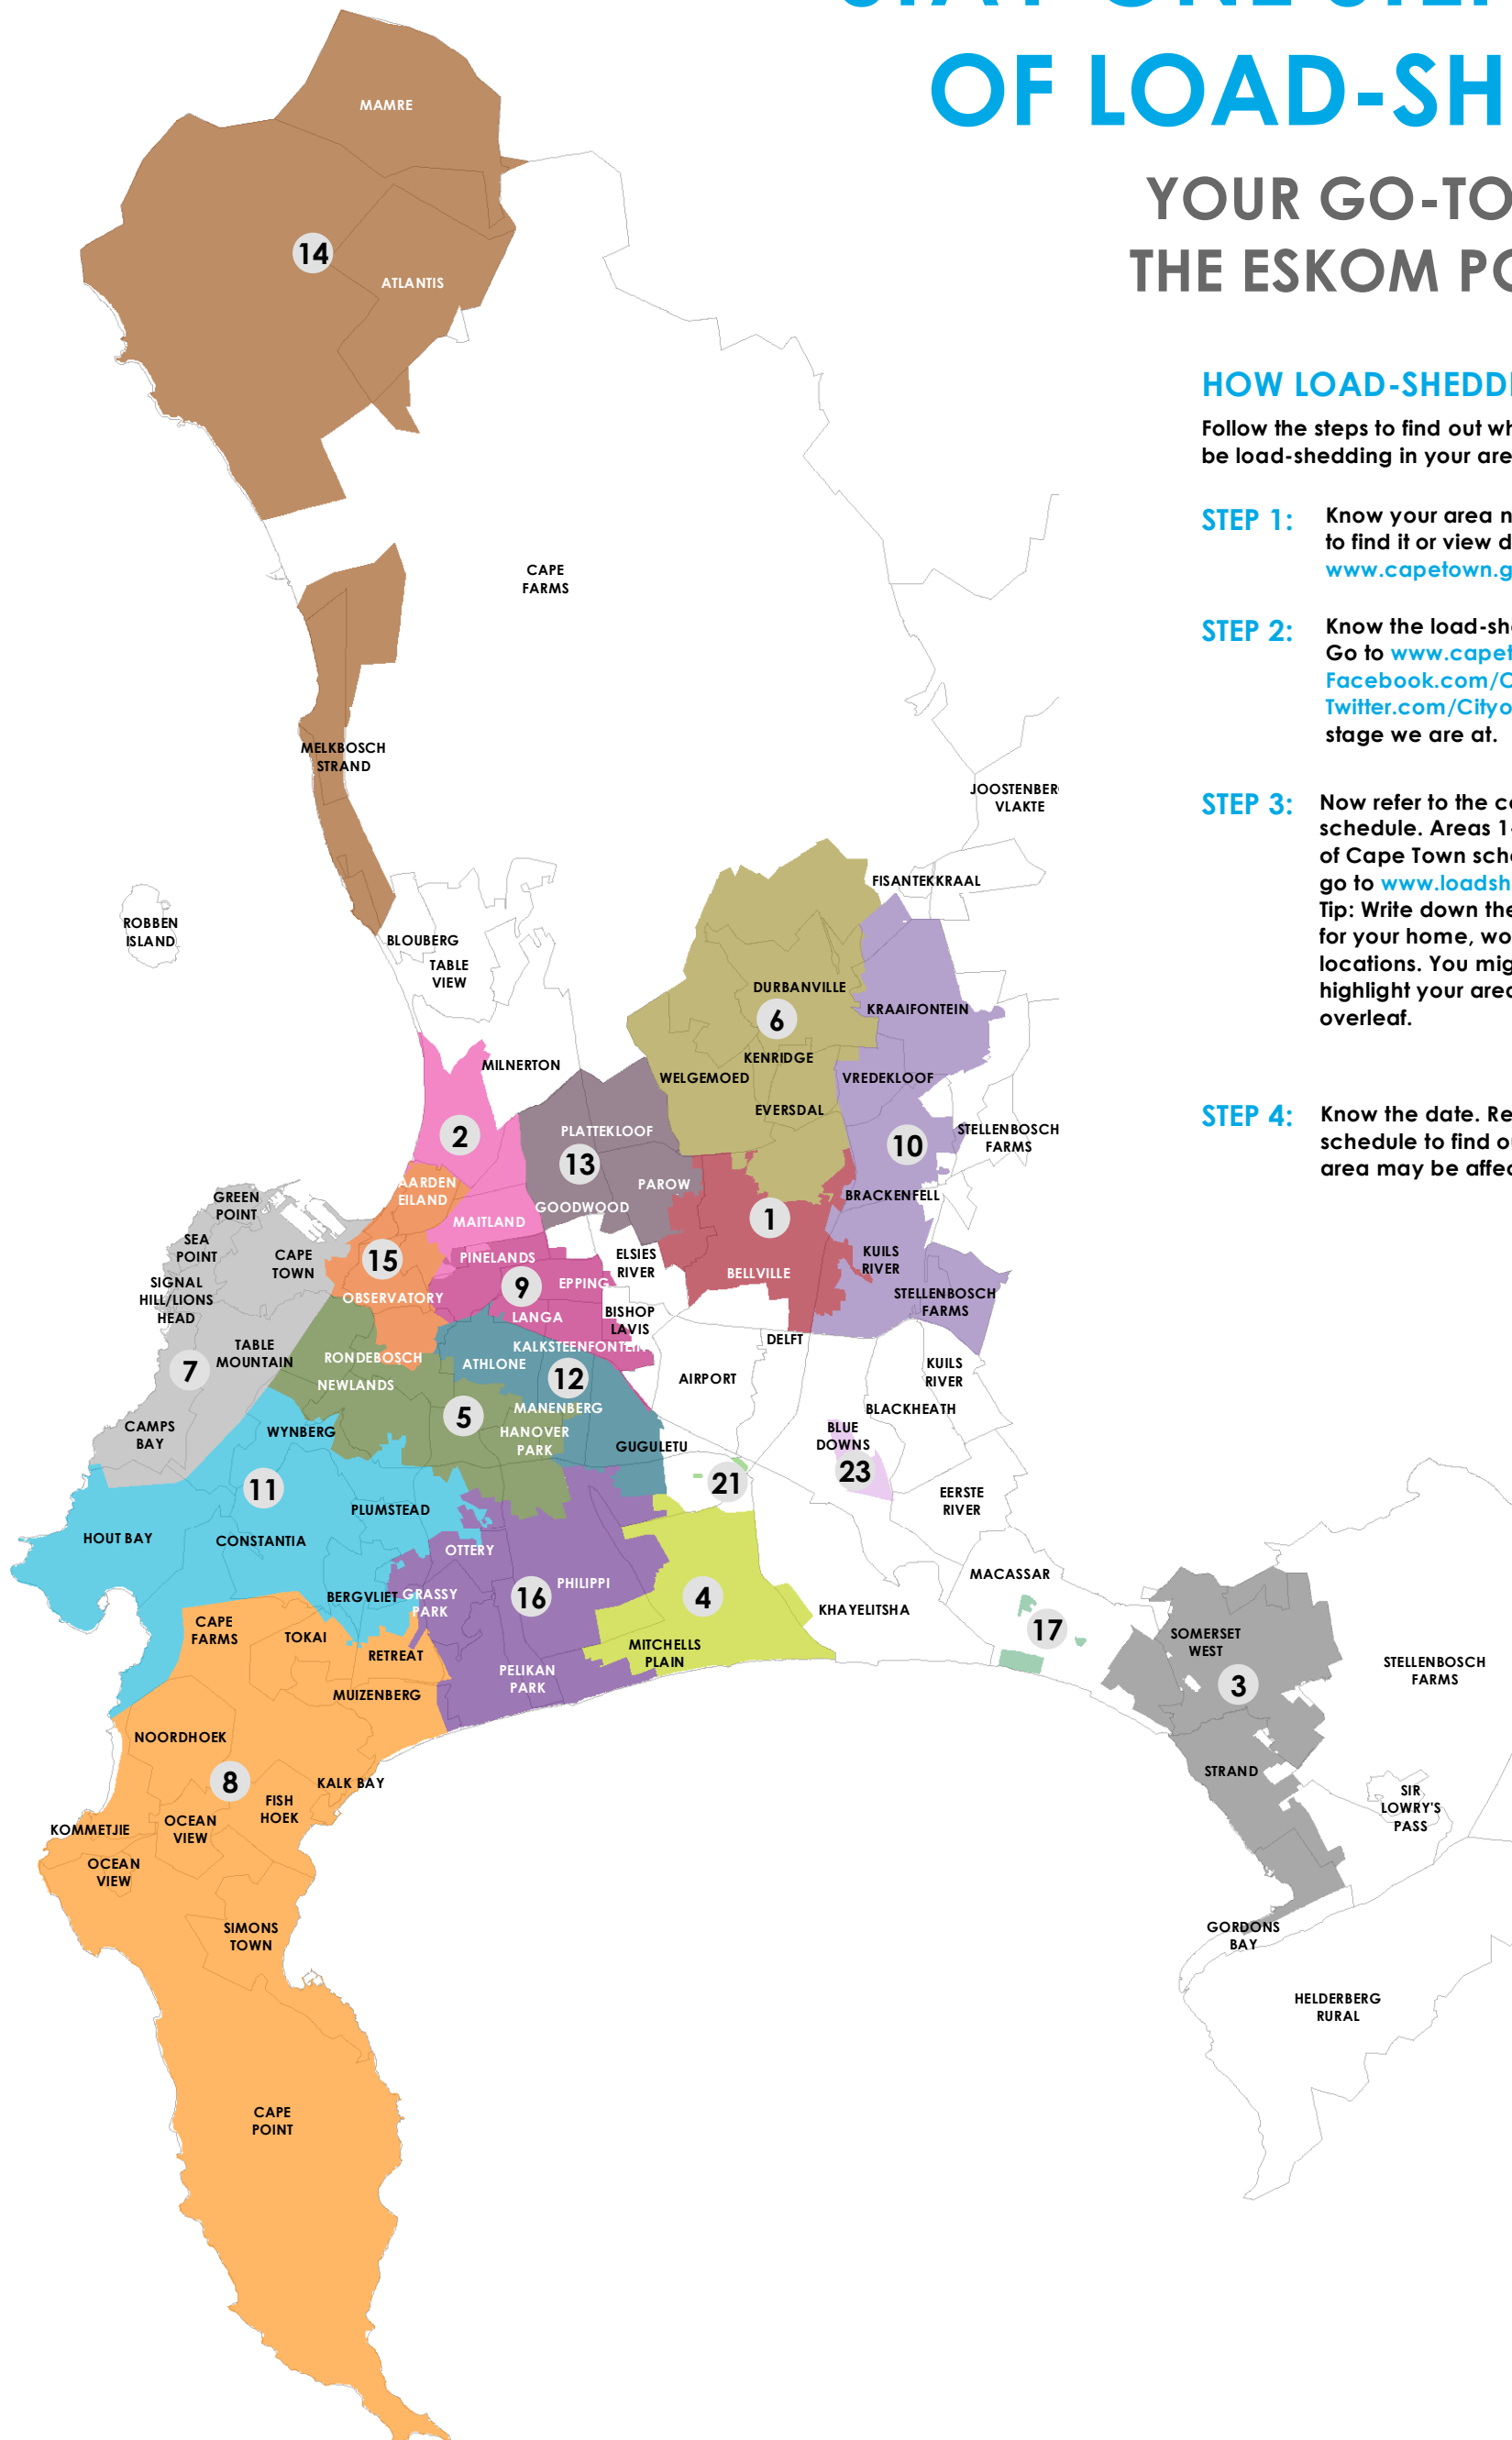

STAY ONE STEP AHEAD OF LOAD-SHEDDING

YOUR GO-TO GUIDE TO THE ESKOM POWER CUTS

HOW LOAD-SHEDDING WORKS

Follow the steps to find out when there will be load-shedding in your area

STEP 1: Know your area number. Use the map to find it or view detailed maps at www.capetown.gov.za/loadshedding

STEP 2: Know the load-shedding stage. Go to www.capetown.gov.za, [Facebook.com/CityofCT](https://www.facebook.com/CityofCT) or [Twitter.com/CityofCT](https://twitter.com/CityofCT) to find out which stage we are at.

STEP 3: Now refer to the corresponding stage schedule. Areas 1-16 follow the City of Cape Town schedule. All other areas go to www.loadshedding.eskom.co.za
Tip: Write down the area numbers for your home, work, school and family locations. You might also like to highlight your area(s) on the schedule overleaf.

STEP 4: Know the date. Refer to the stage schedule to find out at what time your area may be affected by load-shedding.

KEY

CITY AREAS 1-16
These areas are supplied by the City of Cape Town, and the schedule is overleaf or at www.capetown.gov.za/loadshedding.

- 1
- 2
- 3
- 4
- 5
- 6
- 7
- 8
- 9
- 10
- 11
- 12
- 13
- 14
- 15
- 16

CITY AREAS 17-23
These areas are supplied by the City, but shed directly by Eskom, and the schedule is at www.loadshedding.eskom.co.za.

- 17
- 21
- 23

ESKOM AREAS
The unshaded areas within the City's boundaries are supplied and shed directly by Eskom and the schedule is at www.loadshedding.eskom.co.za.

Other Eskom supply areas